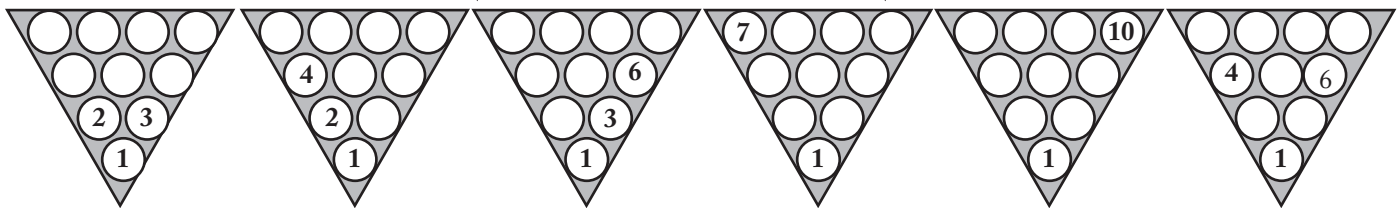

No-Tap Monte Carlo

Orange
\$.50

Yellow
\$1.00

Red
\$.75

**Progressive
Jack Pots**

Any Color
\$2.00

STRIKE W/RED OR ORANGE HEAD PIN \$3 - YELLOW HEAD PIN \$5 ON ALL OF THE ABOVE

A Strike With Any Of
These Combinations Wins!
Minimum Of 3 People Per Lane.
Must Be 18 Or Older To Play

Colored Spare	\$.25
WOMEN	
225 Game Wins	\$.50
250 Game Wins	\$ 1.00
605 Series Wins	\$.50
750 Series Wins	\$ 1.00
MEN	
250 Game Wins	\$.50
275 Game Wins	\$ 1.00
No Tap 300 Wins	\$ 3.00
Natural 300 Wins	\$ 20.00
700 Series Wins	\$ 1.00
800 Series Wins	\$ 3.00