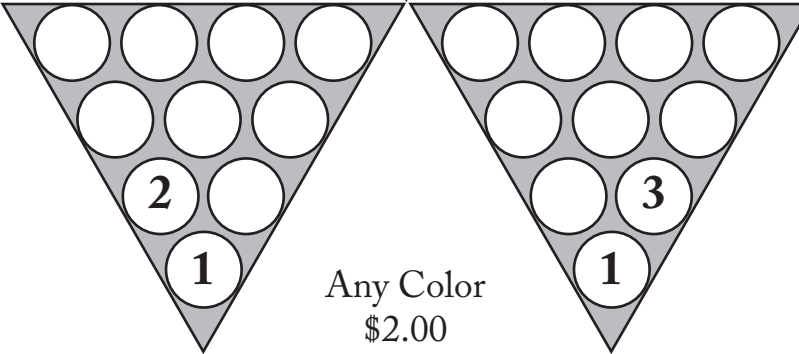

No-Tap Monte Carlo

Orange
\$.50

Yellow
\$1.00

Red
\$.75

**Progressive
Jack Pots**

Any Color
\$2.00

STRIKE W/RED OR ORANGE HEAD PIN \$3 - YELLOW HEAD PIN \$5 ON ALL OF THE ABOVE

A Strike With Any Of
These Combinations Wins!
Minimum Of 3 People Per Lane.
Must Be 18 Or Older To Play