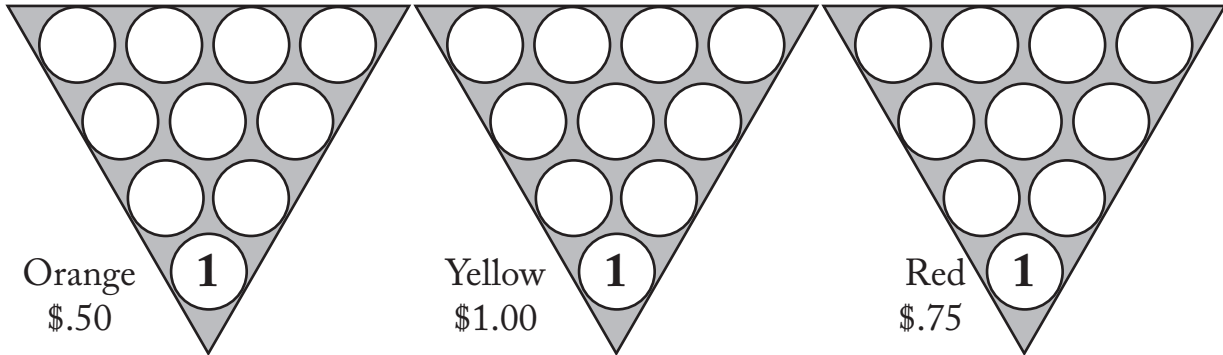

No-Tap Monte Carlo

Orange
\$.50

Yellow
\$1.00

Red
\$.75

**Progressive
Jack Pots**

Any Color
\$2.00

STRIKE W/RED OR ORANGE HEAD PIN \$3 - YELLOW HEAD PIN \$5 ON ALL OF THE ABOVE

A Strike With Any Of
These Combinations Wins!
Minimum Of 3 People Per Lane.
Must Be 18 Or Older To Play

Colored Spare	\$.25
WOMEN	
225 Game Wins	\$.50
250 Game Wins	\$ 1.00
605 Series Wins	\$.50
750 Series Wins	\$ 1.00
MEN	
250 Game Wins	\$.50
275 Game Wins	\$ 1.00
No Tap 300 Wins	\$ 3.00
Natural 300 Wins	\$ 20.00
700 Series Wins	\$ 1.00
800 Series Wins	\$ 3.00