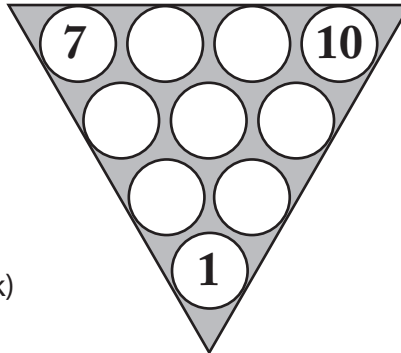

No-Tap Monte Carlo

Orange
\$.50

Yellow
\$1.00

Red
\$.75

**Progressive
Jack Pots**

Any Color
\$2.00

STRIKE W/RED OR ORANGE HEAD PIN \$3 - YELLOW HEAD PIN \$5 ON ALL OF THE ABOVE

A Strike With Any Of
These Combinations Wins!
Minimum Of 3 People Per Lane.
Must Be 18 Or Older To Play